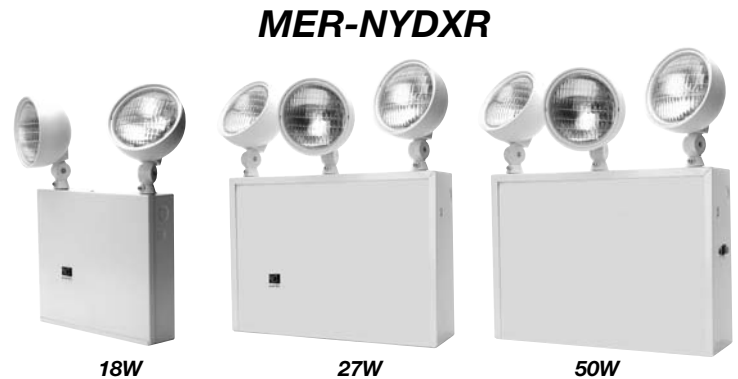

Model MER-NYDXR

New York Approved
Emergency Lighting

Project:	
Type:	
Catalog #:	

HOUSING

- Heavy-duty 20-gauge steel construction
- Durable white powder coated finish

ELECTRICAL

- Standard 120/277VAC operation
- Momentary test switch and AC On indicator light
- Low Voltage disconnect
- Brownout protection standard

LAMPS

- PAR36-type incandescent

BATTERY

- 6V, sealed lead acid, rechargeable, maintenance-free

CODE COMPLIANCE

- UL 924 Listed
- ETL Listed
- Meets NFPA Life Safety Code 101, NEC, OSHA, State and Local codes

WARRANTY

- 5-year warranty

DIMENSIONS

ORDERING INFORMATION

Model	Voltage	No. of Heads	Capacity	Lamp Wattage	Options
MER-NYDXR	6 - 6V	2 - Two	18 - 18W	9W	RC - Remote Capability (50W only)
	6 - 6V	3 - Three	27 - 27W	9W	
	12 - 12V	3 - Three	50 - 50W	12W	