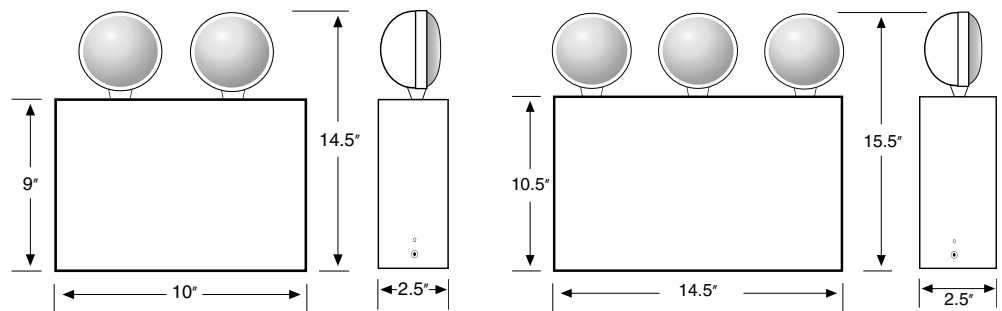

Model MER-NYDXR

New York Approved
Emergency Lighting

Project:	
Type:	
Catalog #:	

HOUSING

- Heavy-duty 20-gauge steel construction
- Durable white powder coated finish

ELECTRICAL

- Standard 120/277VAC operation
- Momentary test switch and AC On indicator light
- Low Voltage disconnect
- Brownout protection standard

WARRANTY

- 5-year warranty

DIMENSIONS

ORDERING INFORMATION

Model	Voltage	No. of Heads	Capacity	Lamp Wattage	Options
MER-NYDXR	6 - 6V	2 - Two	18 - 18W	9W	RC - Remote Capability (50W only)
	6 - 6V	3 - Three	27 - 27W	9W	
	12 - 12V	3 - Three	50 - 50W	12W	