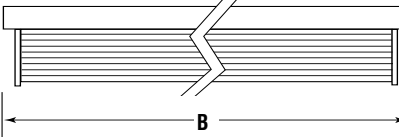

Wide Housing

A	B	Lamping
10-7/8"	12-9/16"	1 or 2-13W-TT4
11-11/16"	13-5/16"	18W-TT5
15-1/2"	17-1/8"	24W-TT5
19-1/4"	20-7/8"	36W-TT5
25-1/4"	26-7/8"	17W-T8, 20W-T12, 40W-TT5, 2/18W-TT5 Tandem
37-1/4"	38-7/8"	25W-T8, 30W-T12, 2/36W-TT5 Tandem
49-1/4"	50-7/8"	32W-T8, 40W-T12, 2/40W-TT5 Tandem