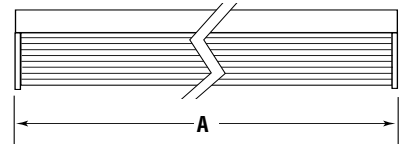

Side View / Overall Lengths

Narrow Housing