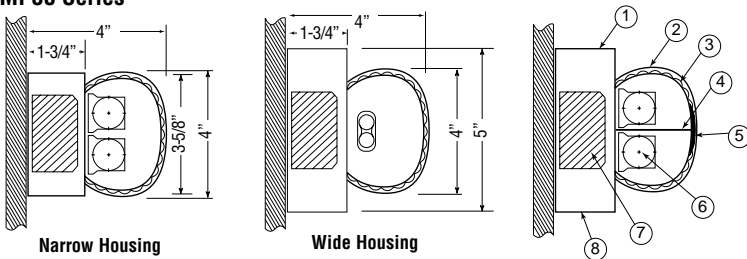

Dimensional Data / Cross Sections

MP38 Series

- 1-Housing
- 2-End Cap
- 3-Diffuser
- 4-Center Lamp Divider (Opt.)
- 5-Front Baffle (Opt.)
- 6-Lamp (by others)
- 7-Ballast
- 8-Switches Located Here