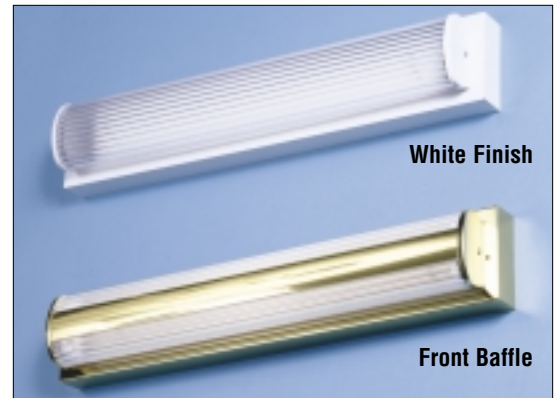

Fixture Type:

Job Name: